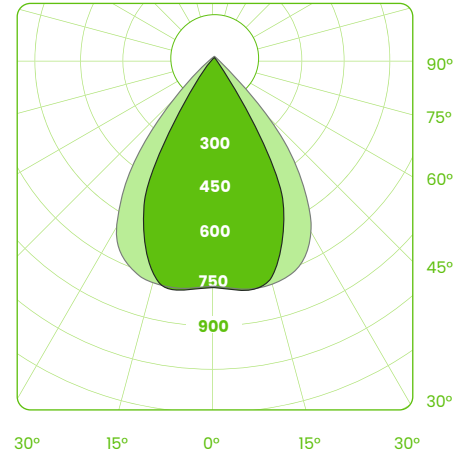

Austauschbares Leuchtmittel LTwo®
Replaceable illuminant LTtwo®

Präsenzmelder
Presence detector

Fernbedienung
Remote control

Schnittstelle
Charger

produkteigenschaften / product features

LED Leuchtmittel / Illuminant LED

APL LTwo® - Weiss / White / Veränderbares Weiss / Tunable white

Montageart / Mounting type

Schreibtisch - freistehend / Desk - Stand alone

Lichtverteilung / Light distribution

Batwing wide

Lichtstrom Leuchte / Luminaire luminous flux

797 lm @842 mm / 1328 lm @1402 mm (schwarz / black)
1026 lm @842 mm / 1710 lm @1402 mm (weiss / white)

Farbtemperatur / Color temperature

3000K oder / or 4000K

Leistung / Power

10,8 Watt (LTwo® 842 mm) 17,1 Watt (LTwo® 1402 mm)

Farbwiedergabeindex (CRI) / Color rendering index (CRI)

>90

Geeignet für Bildschirmarbeitsplätze / Suitable for VDU workstations UGR

Ja / yes - DIN-EN 12464-1 konform / compliant

UGR

<16

Nennspannung / Rated voltage

220-240V

Netzfrequenz / Mains frequency

50-60 HZ

Oberfläche / Surface

Weiß (pulverbeschichtet) / white (powder coated);
Schwarz, Champagner-Bronze (eloxiert) / black, champagne-bronze (anodized)

Steuerung / Control

Fernbedienung Dimm-Rad / Remote dimm-wheel

Gehäusematerial / Material of the housing

Aluminium / aluminum

Steuergerät inklusive / Control gear included

Ja - erfordert zusätzliche Batterien (2x AAA) / yes - requires extra batteries (2x AAA)

Schutzklasse / Protection class

IP20

Anzahl Lampen / Number of lamp

1 x APL LTtwo®

Energieeffizienz LTtwo® / Energy efficiency LTtwo®

Schwarz / black 78 lm/W, Weiß / white 100 lm/W

Dimmbar / Dimmable

Ja - separates Dimm-Rad (inklusive) / yes - separate dimm-wheel (included)

Art des Dimmens / Type of dimming

Dimm-Rad (PWM) / dimm-wheel (PWM)

Material des Blendschutzes / Material of the anti-glare

Kunststoff / plastic - Weiß / white: ASA; Schwarz / black: ABS

Länge des Anschlusskabels / Length of connecting cable

1,5 m

Leuchtenkopf drehbar / Luminaire head rotatable

Ja - max. 20° vorwärts und rückwärts in 5° Schritten
yes - max. 20° forward and backward in 5° steps

Achtung: Alle optischen und elektronischen Daten haben eine Toleranz von +/- 10%. / **Attention:** all optical and electronic data have a tolerance of +/- 10%.

apl

All Purpose Lighting
Lahnstraße 30
45478 Mülheim a. d. Ruhr
Germany

+49 / (0)208 20777400
info@apl.ag
apl.ag